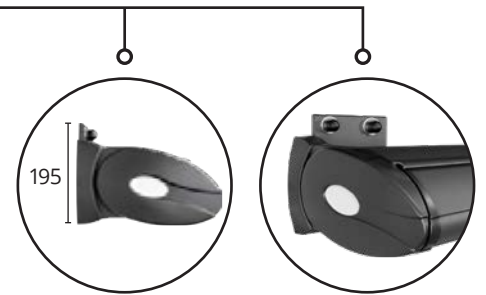

Characteristics

- Fabric fully protected in cassette
- Unique olive-shaped design
- Available with or without valance
- Available electrical control system only
- Full Cassette