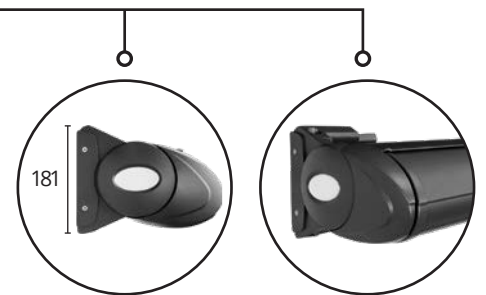

Lakeland
Awnings

Specification
Guide

Windermere

The Windermere, a highly popular terrace awning due to its design and the wide range of available colours. When closed it has an appealing oval shape. The adjusting device of the Windermere is covered behind beautifully finished teardrop covers. These stylistic features do not detract from its quality at all. It can be installed in almost every situation due to its unique installment possibilities. If you are looking for a stylish and high quality terrace awning, then Windermere is the model for you.

Certifications

Colours

Mounting

Wall mounted
2 Brackets

Dimensions

	Minimum Widths			
Projection	1500	2000	2500	3000
Manual	1950	2520	3090	3660
Electric	1920	2490	3060	3630

Maximum Dimensions

	Width	Projection
Windermere	6000 mm	2500 mm
Windermere	5500 mm	3000 mm