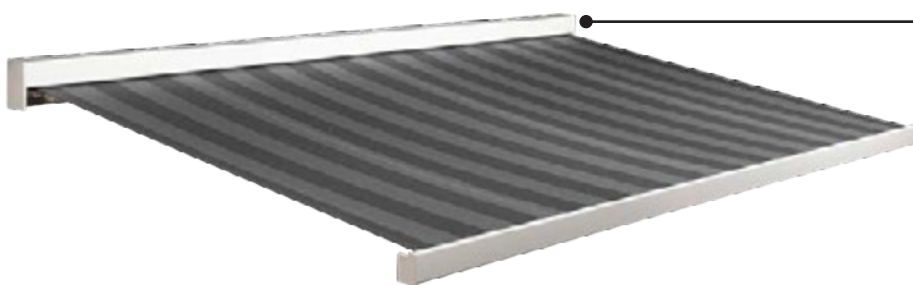

Characteristics

- Fabric fully protected in cassette
- Unique design by Jan des Bouvrie
- Stylish design on any facade, when open and closed
- Wall-mounting concealed behind the awning
- Available with electrical control system
- Full Cassette

Certifications

Colours

Mounting

Wall mounted
3 Brackets

Dimensions

	Minimum Widths			
Projection	1500	2000	2500	3000
Electric	2180	2750	3320	3890

Maximum Dimensions

	Width	Projection
Jan des Bouvrie	6500 mm	2500 mm
Jan des Bouvrie	6250 mm	3000 mm