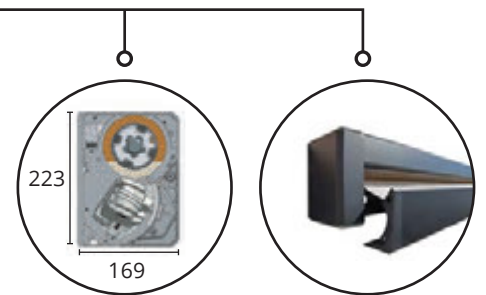

Characteristics

- Clean and modern cubic design
- Fabric fully protected in cassette
- Available with or without LED Lighting Strip
- Available with electrical control system
- Full Cassette
- Motor can be replaced without disassembling the screen

Certifications

Colours

Mounting

Wall mounted
3 Brackets

Dimensions

	Minimum Widths			
Projection	1500	2000	2500	3000
Electric	1880	2450	3020	3590

Maximum Dimensions

	Width	Projection
Thirlmere	5500 mm	3000 mm