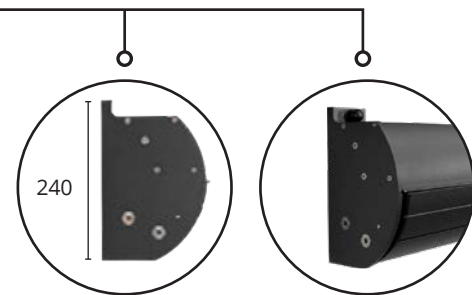

Characteristics

- Favourable price/quality ratio
- Wall-mounting concealed behind the awning
- Wide range of covers available
- Available with or without valance
- Available with manual or electrical control system
- Semi-Cassette

Certifications

Colours

Anthracite
grey st.

Mounting

Wall mounted
3 Brackets

Dimensions

Minimum Widths			
Projection	1500	2000	2500
Manual	1875	2445	3025
Electric	1875	2445	3025

Maximum Dimensions

	Width	Projection
Grasmere	4000 mm	2500 mm

Lakeland
Awnings