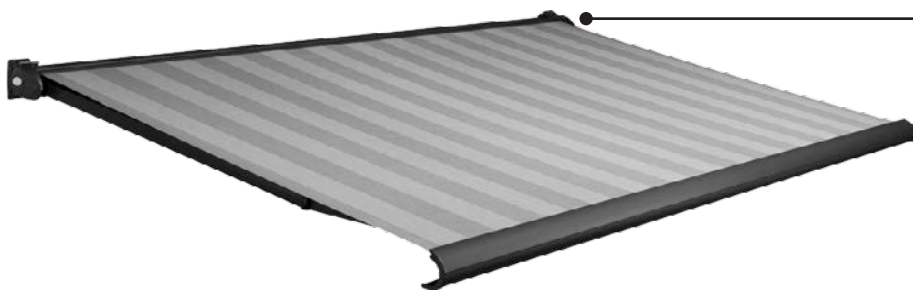

Lakeland
Awnings

Specification
Guide

Windermere

The Windermere, a highly popular terrace awning due to its design and the wide range of available colours. When closed it has an appealing oval shape. The adjusting device of the Windermere is covered behind beautifully finished teardrop covers. These stylistic features do not detract from its quality at all. It can be installed in almost every situation due to its unique installment possibilities. If you are looking for a stylish and high quality terrace awning, then Windermere is the model for you.

Characteristics

-  Wide range of colour options
-  Fabric fully protected in cassette
-  Appealing teardrop design
-  Available with or without valance
-  Available with manual or electrical control system
-  Full Cassette

Coniston

Coniston's distinguishing features are its olive-shaped appearance, unique adjustment settings and substantial dimensions. These ensure that the Coniston can be fitted in almost any imaginable situation. As a larger version of a Windermere, the Coniston is also an attractive addition to your facade, when closed. If you are looking for a stylish and high quality terrace awning with stunning looks, then Coniston is your model.

Kentmere

Our Kentmere terrace awning distinguishes itself from other models due to the extremely compact design. When closed, the cassette measures just 122 mm high. This makes it one of the most compact terrace awnings on the market. If you are looking for a terrace awning that occupies little space, without compromising on quality, then the Kentmere might be the model for you.