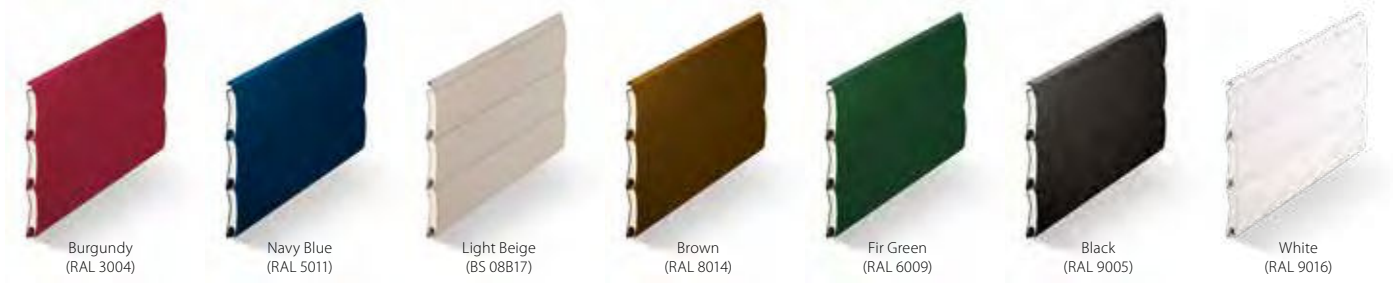

Colours.

This is where you can truly create your ideal garage door. Available in any RAL colour or BS colour, SeceuroGlide Roller garage Doors provide the opportunity to match your door to your windows, front door or even your car! Here are some of our most popular finishes, including our metallic colours.

Traditional 5 YR