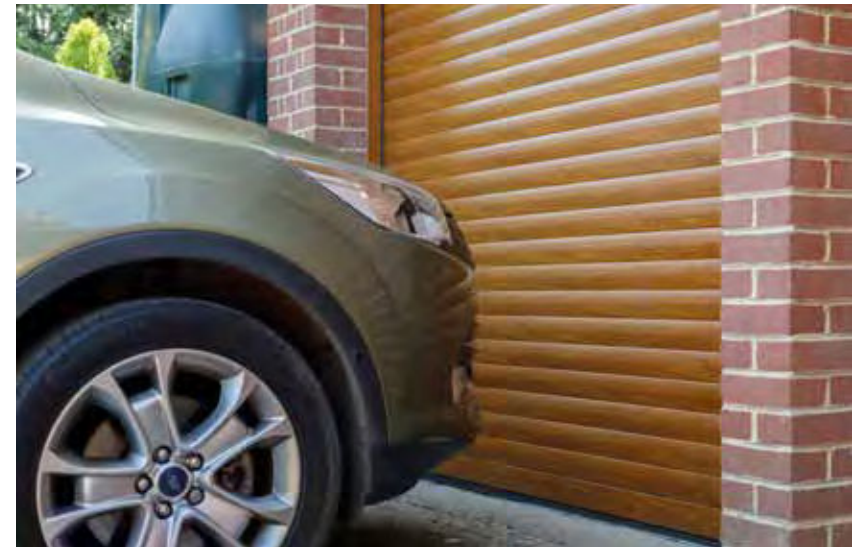

The economical roller garage door.

SeceuroGlide sets the standard, other manufacturers try to meet.

The entry-level SeceuroGlide LT compares favourably to standard doors offered within the industry and has been created as the perfect solution for those wanting to invest in the look and feel of the SeceuroGlide Original, but without a need for all of the built-in high-security benefits and noise reduction features.

Combining a space-saving design with the benefits of an insulated profile and the convenience of electrical operation, the SeceuroGlide LT provides a quality, made-to-measure solution which will enhance your home's kerb-appeal while delivering lasting value to your property.

SeceuroGlide LT – Fir Green Finish