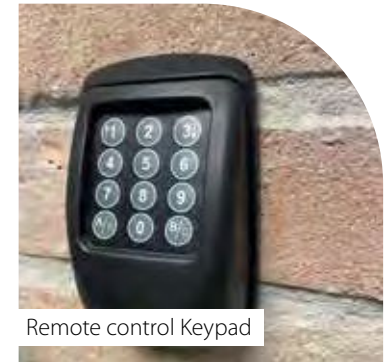

Low Level External Override

Remote control Keypad