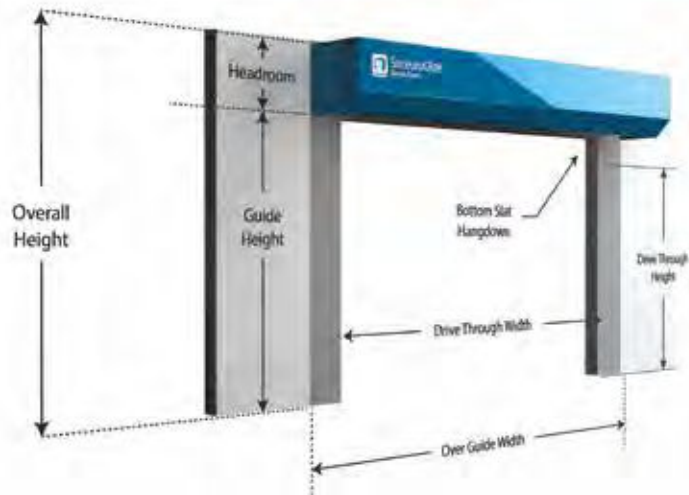

Important information.

Fitting information.

Headroom & Fitting Requirements

SeceuroGlide Original and SeceuroGlide Excel require a minimum of 300 mm headroom for doors up to 2500 mm in opening height and 350 mm headroom for doors up to 3500 mm in opening height. SeceuroGlide Manual requires a minimum headroom of 300 mm. SeceuroGlide Compact requires just 205 mm headroom for doors with an opening height up to 2150 mm.

External Doors

In applications where the door is installed externally the remote control system must be installed either inside the garage or in a waterproof box (not included). The Bottom Slat Transmitter must always be installed on the internal face of the door and is not suitable for applications where it will be exposed to weather or excessive moisture due to condensation. A higher IP rated Bottom Slat Transmitter is available at a surcharge.

Product Restrictions

SeceuroGlide Excel is not available as supply only as it must be fitted by a trained installer. SeceuroGlide Excel doors must always be internally fitted. If the coil needs to be fitted within the opening then an upgraded version of the end plate is available for a surcharge. The low level external override option is not available for SeceuroGlide Excel. All SeceuroGlide Excel doors are supplied with 90 mm guide rails. SeceuroGlide Manual can only be fitted internally and is not available with a hood or fascia.

Important information.

Extreme Weather Conditions

- High winds and high temperatures on double doors can cause increased deflection of the door. It is the installer's responsibility to ensure that the door is spaced off the wall sufficiently to allow for door movement during these extreme weather conditions.
- Darker coloured double doors that are exposed to significant direct sunlight may be susceptible to expansion which may interfere with the operation of the door.
- If a door is situated in an exposed location and subjected to very high winds and driving rain, the SeceuroGlide range does not guarantee against water ingress. As part of the product's testing for the CE marking, the product has not been tested against this and as such is classified as NPD (No Performance Declared).
- Whilst the garage door profiles are primed and coated for the external environment – any doors fitted in coastal environments may be at risk of deterioration due to the weather conditions. Ensure you keep your door clean and follow the instructions for cleaning the door in the operating and maintenance instructions.
- In the event of extreme weather conditions, the vision slats will be susceptible to water ingress and may cause the door to move in extreme gales.

Colours & Powder Coating