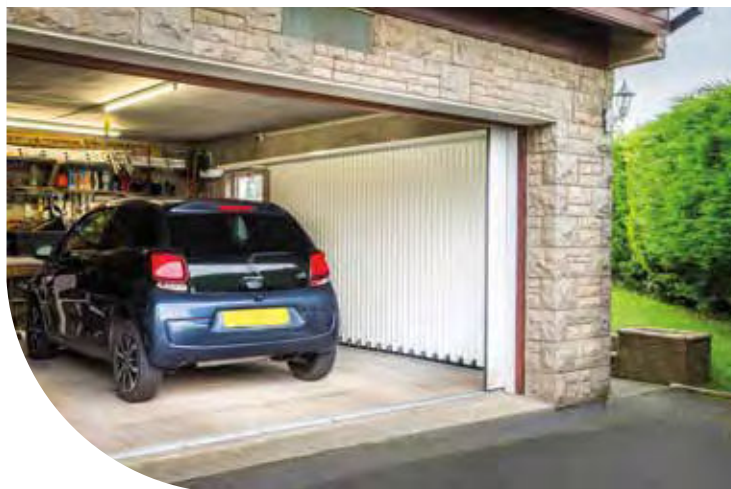

Lateral opening for easy access.

The Vertico lateral running door offers a unique and stylish solution for any garage design, making the most of your garage space and creating a design feature for your home.

The vertical design offers partial opening ensuring minimal heat-loss and provides a convenient solution for pedestrian or bicycle access. The neat design only requires a very small amount of headroom. Vertico is fitted with a motor, radio remote control and obstacle detection device offering the ultimate in convenience and safety. Vertico is installed by trained garage door specialists and offers a stylish, bespoke solution of the highest quality, perfectly made to suit your home.